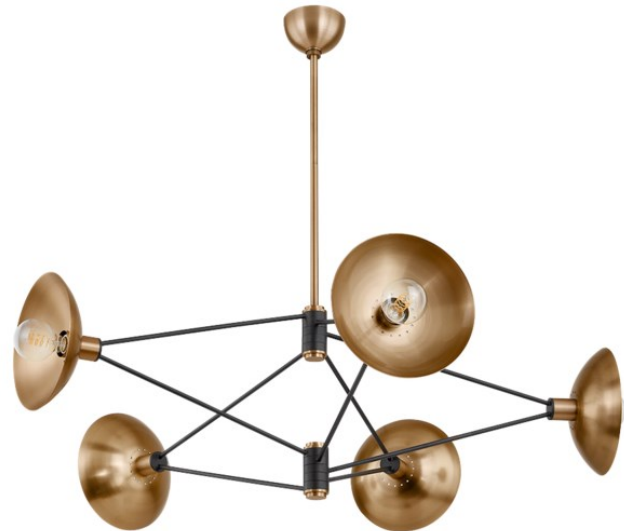

AXEL

F1050-PBR/SBK

Marble accents on the arm and behind the backplate give Avesta an air of sophistication. The warm Vintage Brass metalwork beautifully complements the Arabescato marble. This stylish sconce's smooth lines and clean look add a simple sophistication to any wall.

FINISHES

PATINA BRASS/SOFT BLACK (PBR/SBK)

DIMENSIONS

Height 14.50"

Width/Diameter 50.00"

Length "

Minimum Height 23.25"

Maximum Height 65.00"

Canopy/Backplate 5.00"

Hanging Type 6" 2-12" 18"

Weight 17.64lb

GLASS/SHADES

Material Steel

Attachment

Finish PATINA BRASS

LAMPING/ELECTRICAL

Bulb 1

Quantity 5

Bulb Included No

Socket E26 Medium Base

Wattage 15w

Voltage 120

Gem Box Not Required

SHIPPING

Carton 1 26" x 18" x 13"

Carton 1 Weight 22lb

Shipping Method Ground